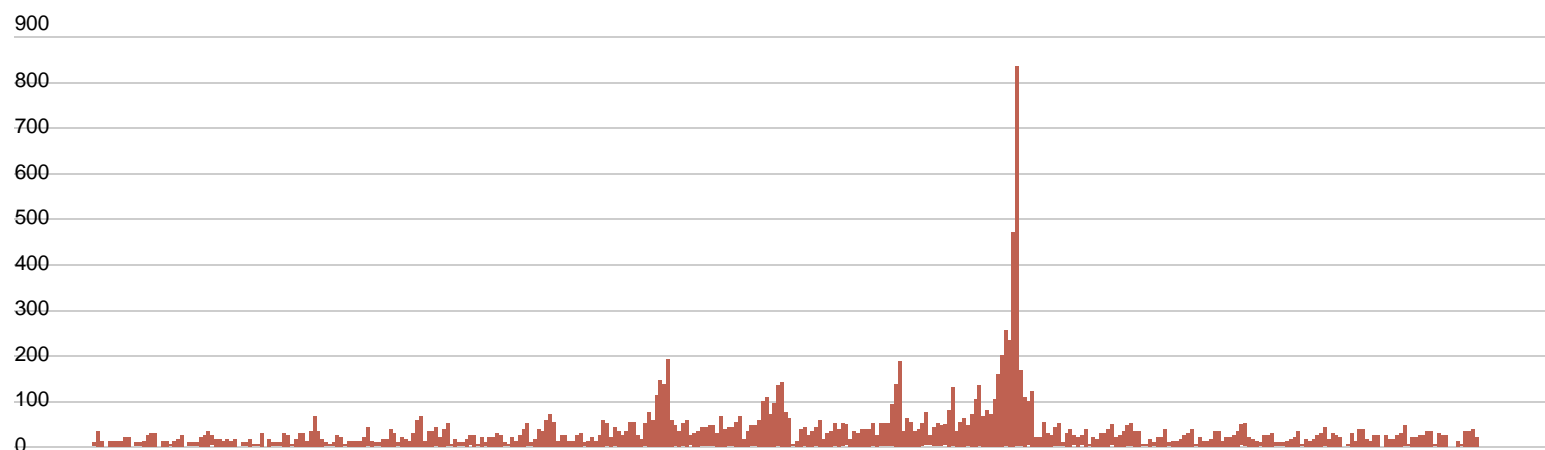

STEP 1:
Enter Your Zip

»»»»

STEP 2:
Get 4 Moving Quotes

MovingMatrix.com

The chart below, based on 2015 data, shows just how dramatic the increase in trucks is on Aug. 31 and Sept. 1.

Moving truck permits in Boston, by day of year