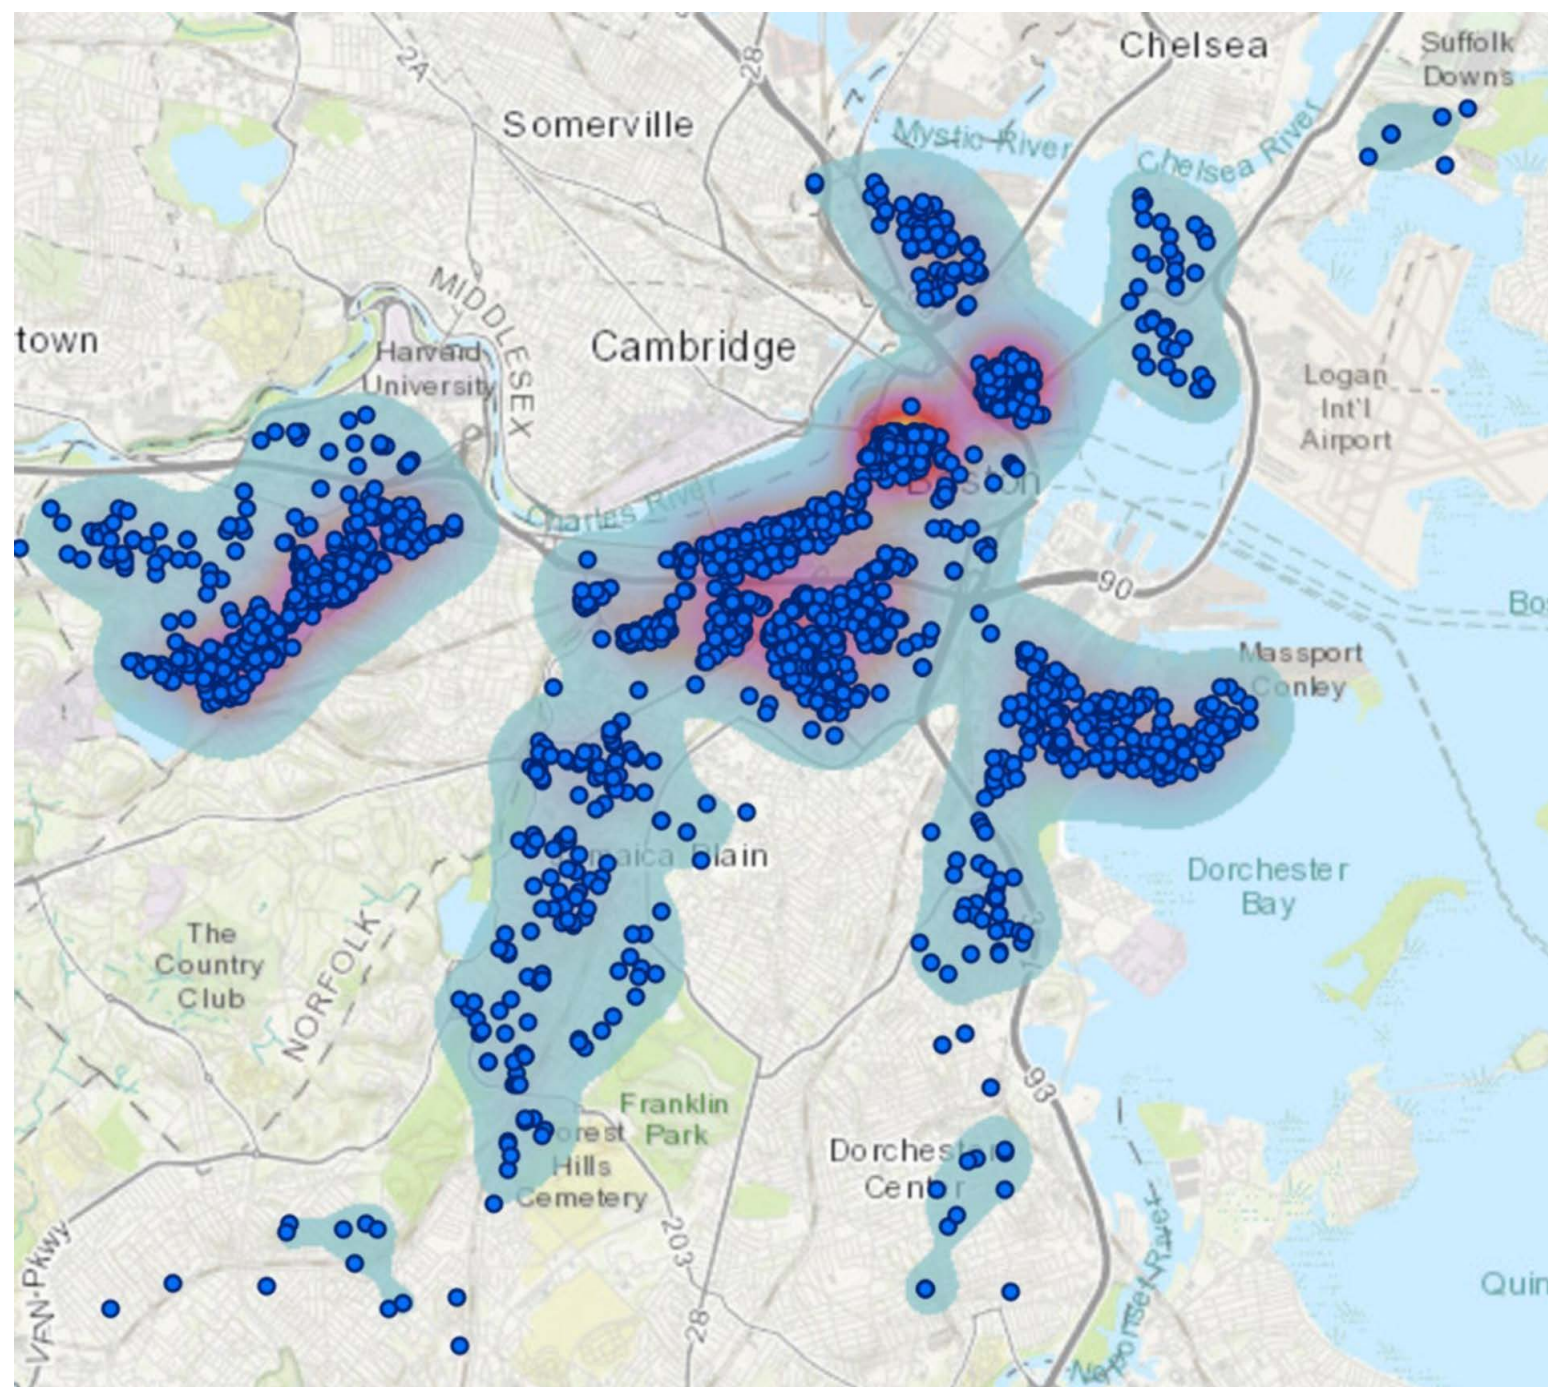

STEP 1:
Enter Your Zip

»»»»

STEP 2:
Get 4 Moving Quotes

MovingMatrix.com

The chart below, based on 2015 data, shows just how dramatic the increase in trucks is on Aug. 31 and Sept. 1.

Moving truck permits in Boston, by day of year

JANUARY 1

DECEMBER 31
PATRICK GARVIN/GLOBE STAFF

The map below shows how certain neighborhoods, particularly those with large concentrations of college students living off campus, are flooded with moving trucks this time of year. To see an interactive version of the map, click [here](#).

If you plan to drive around certain parts of the city this week, in a moving truck or other vehicle, you'll want to take note of the [temporary traffic and parking bans](#) in the Allston, Brighton, Fenway, Mission Hill, and Roxbury neighborhoods.