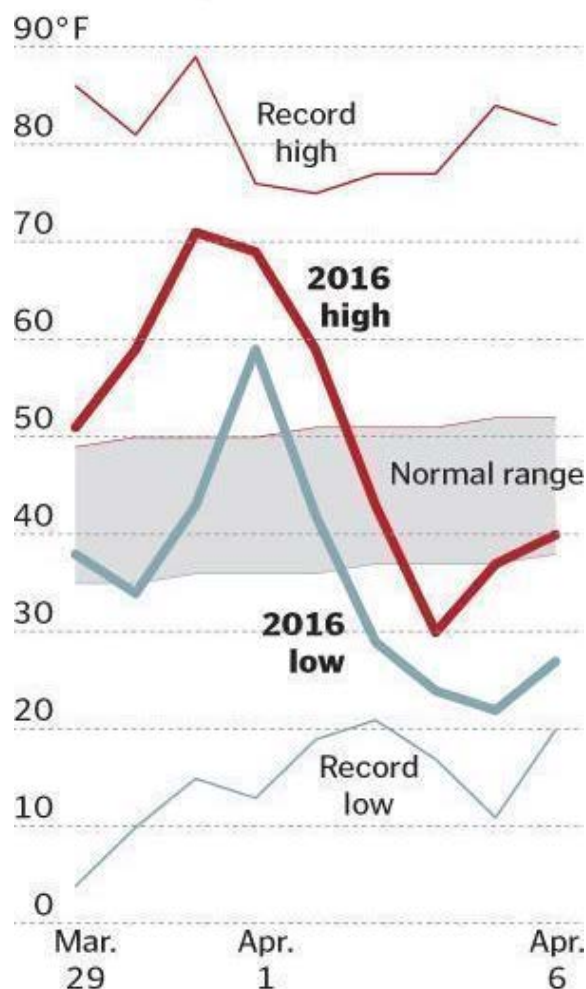

By about mid-April “we should see some milder temperatures roll in, closer to normal or even above normal some days,” added Walker.

Since Sunday, low temperatures in Boston have fallen as far as the low 20s and highs have been mostly in the 30s. Not very springlike!

The National Weather Service’s 6-to-10-day outlook calls for temperatures to remain slightly below seasonal averages, while its 8-to-14-day outlook calls for average temperatures.

In the meantime, there’s a chance for rain or snow showers in Boston on Saturday, and also a potential storm at the end of next week, but it’s too early to tell if that will bring snow or rain.

Walker said that while temperatures the past few days have been below normal for this time of year, “it’s certainly not unheard-of weather for April in Boston.”

It’s understandable though if the recent cold snap has you

Temperature swings

Recent low thermometer readings follow warmer than normal days earlier this week.

SOURCE: National Weather Service readings at Logan Airport

DAVID BUTLER/GLOBE STAFF

caught off guard. The switch to chilly temperatures has been a dramatic switch from the balmy weather last month.