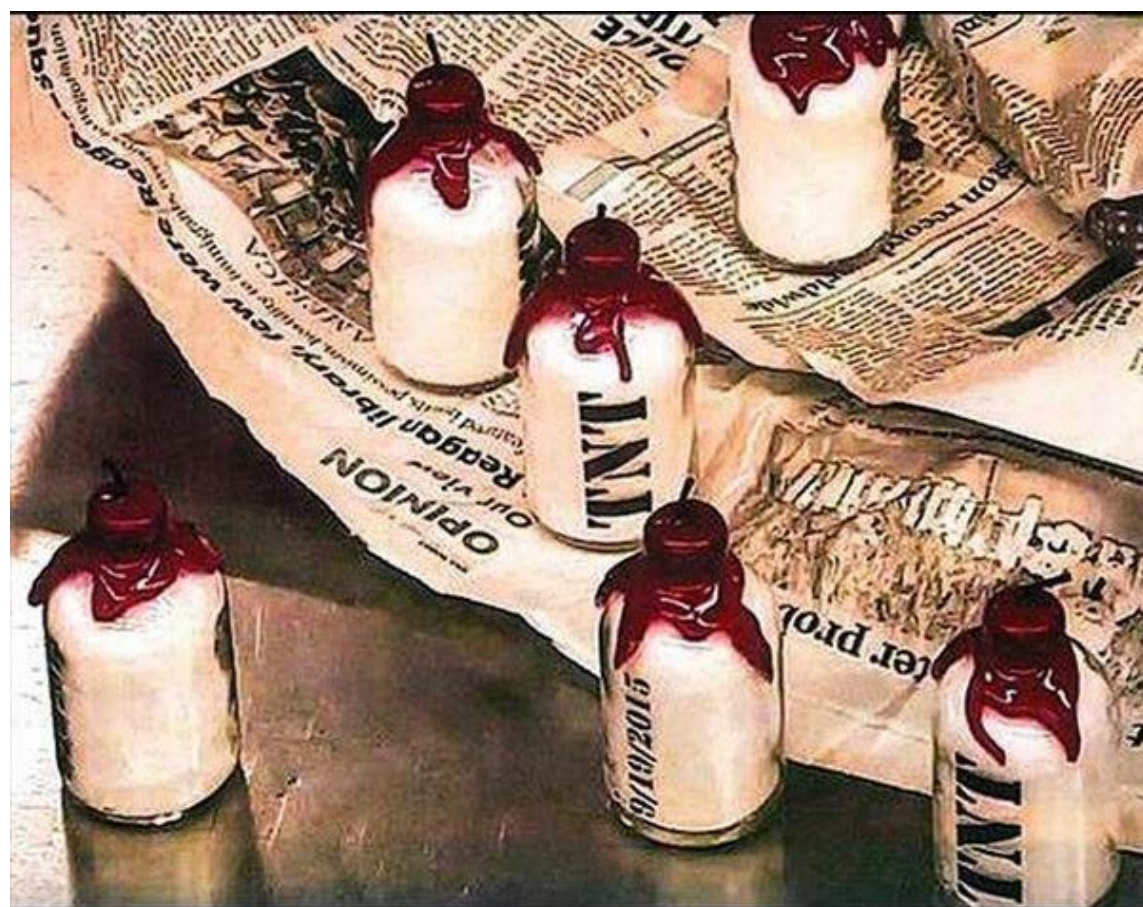

## **7. A sickle**

TSA

**A colorful sickle was discovered in a carry-on bag at Newark airport.**

## 8. Batarangs

TSA

**Is Bruce Wayne a frequent flier? Batarangs, weapons Batman uses, were discovered at several airports.**

## 9. Ninja climbing claws

TSA

**These ninja climbing claws were discovered in a carry-on bag at Savannah/Hilton Head airport.**

## 10. Wedding souvenirs that resembled explosives

TSA

“These novelty bottles of bath salts topped with wax-covered lids and fuses were discovered in a checked bag at the Denver International Airport and resulted in a 20-minute evacuation while bomb specialists cleared the items, the agency said. “What looked like possible explosives were just wedding souvenirs. The bride and groom’s names both start with ‘T’; thus ‘TNT.’”