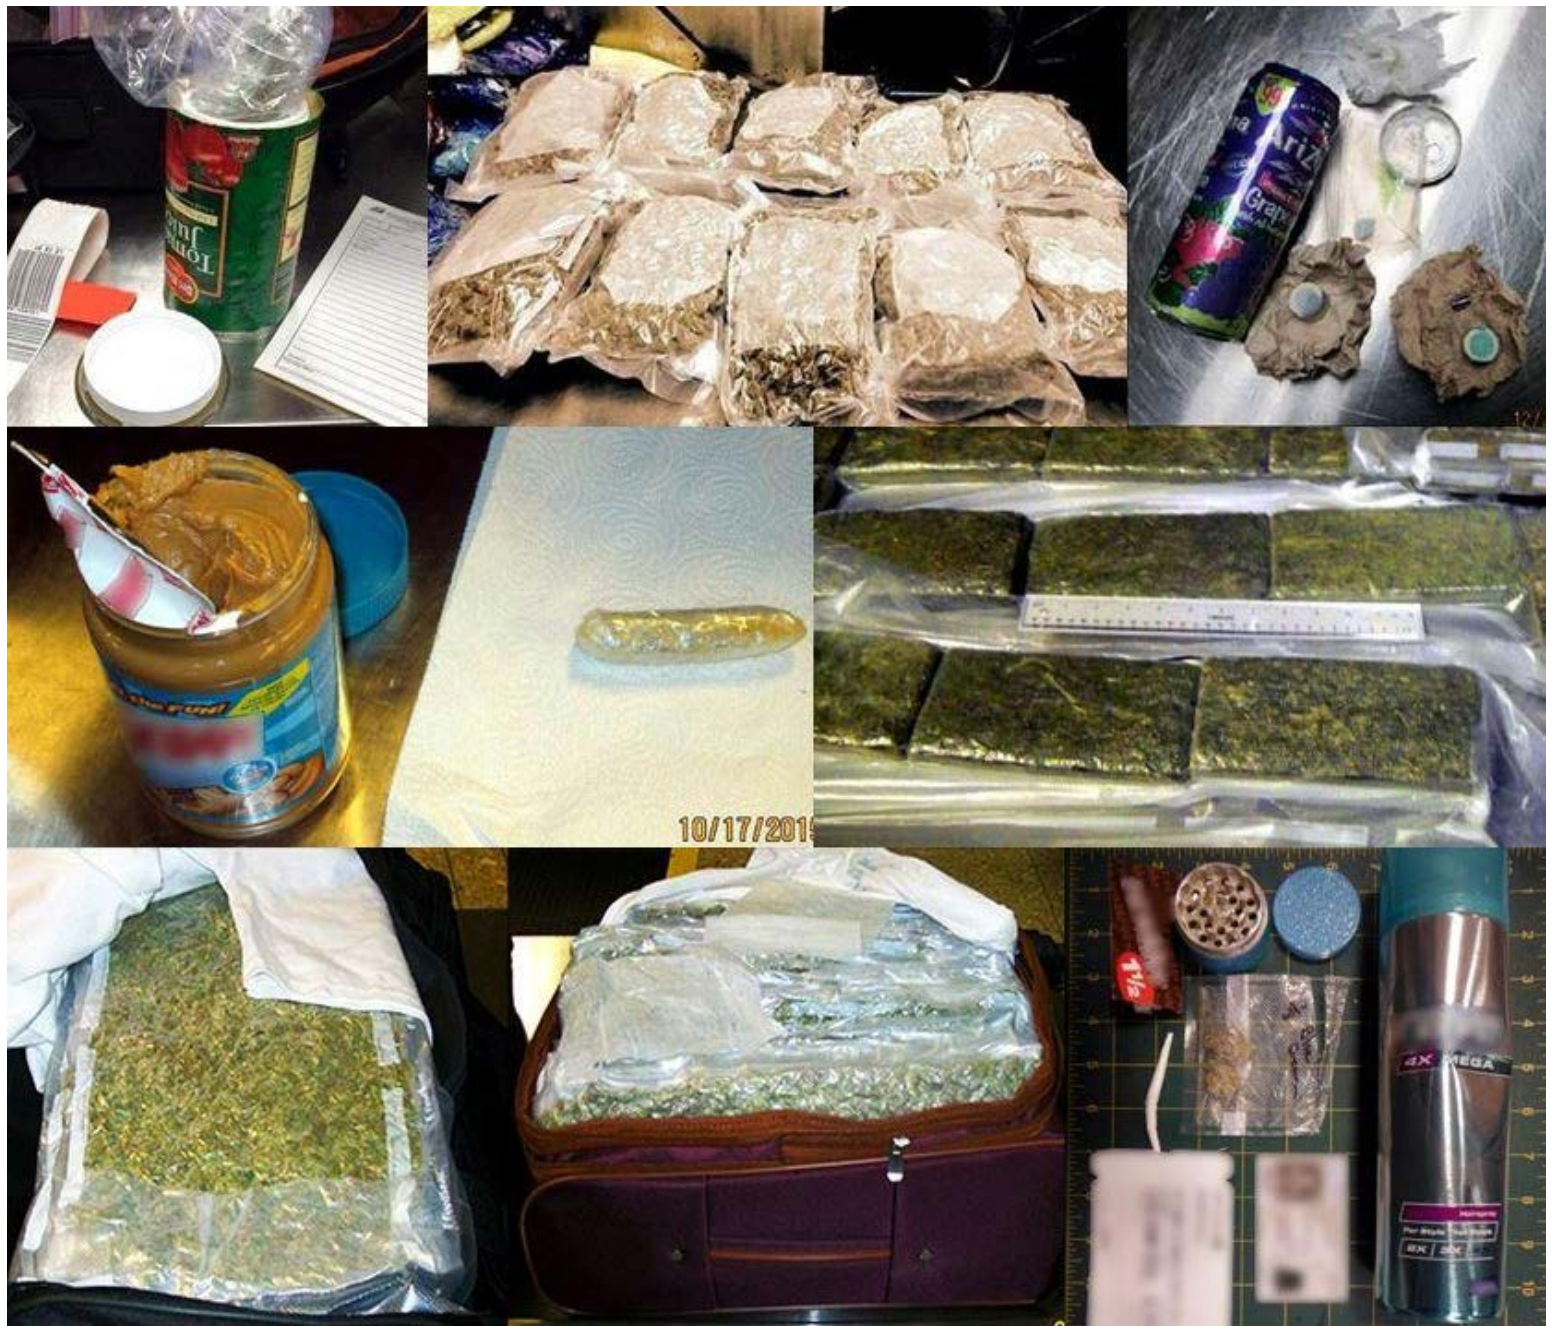

## 20. Other weapons

**These are some of the cane swords and stun canes that were discovered in 2015.**

TSA

**Swords and other bladed weapons were found.**

TSA

**A constellation of throwing stars was discovered.**

## 21. Drugs

TSA

**These photos show what was recovered from “various incidents involving narcotics last year. ... Some are hidden while others are in plain sight.”**

TSA

**Marijuana concealed in candy wrappers was discovered in a carry-on bag last week at the Newark Liberty International Airport.**