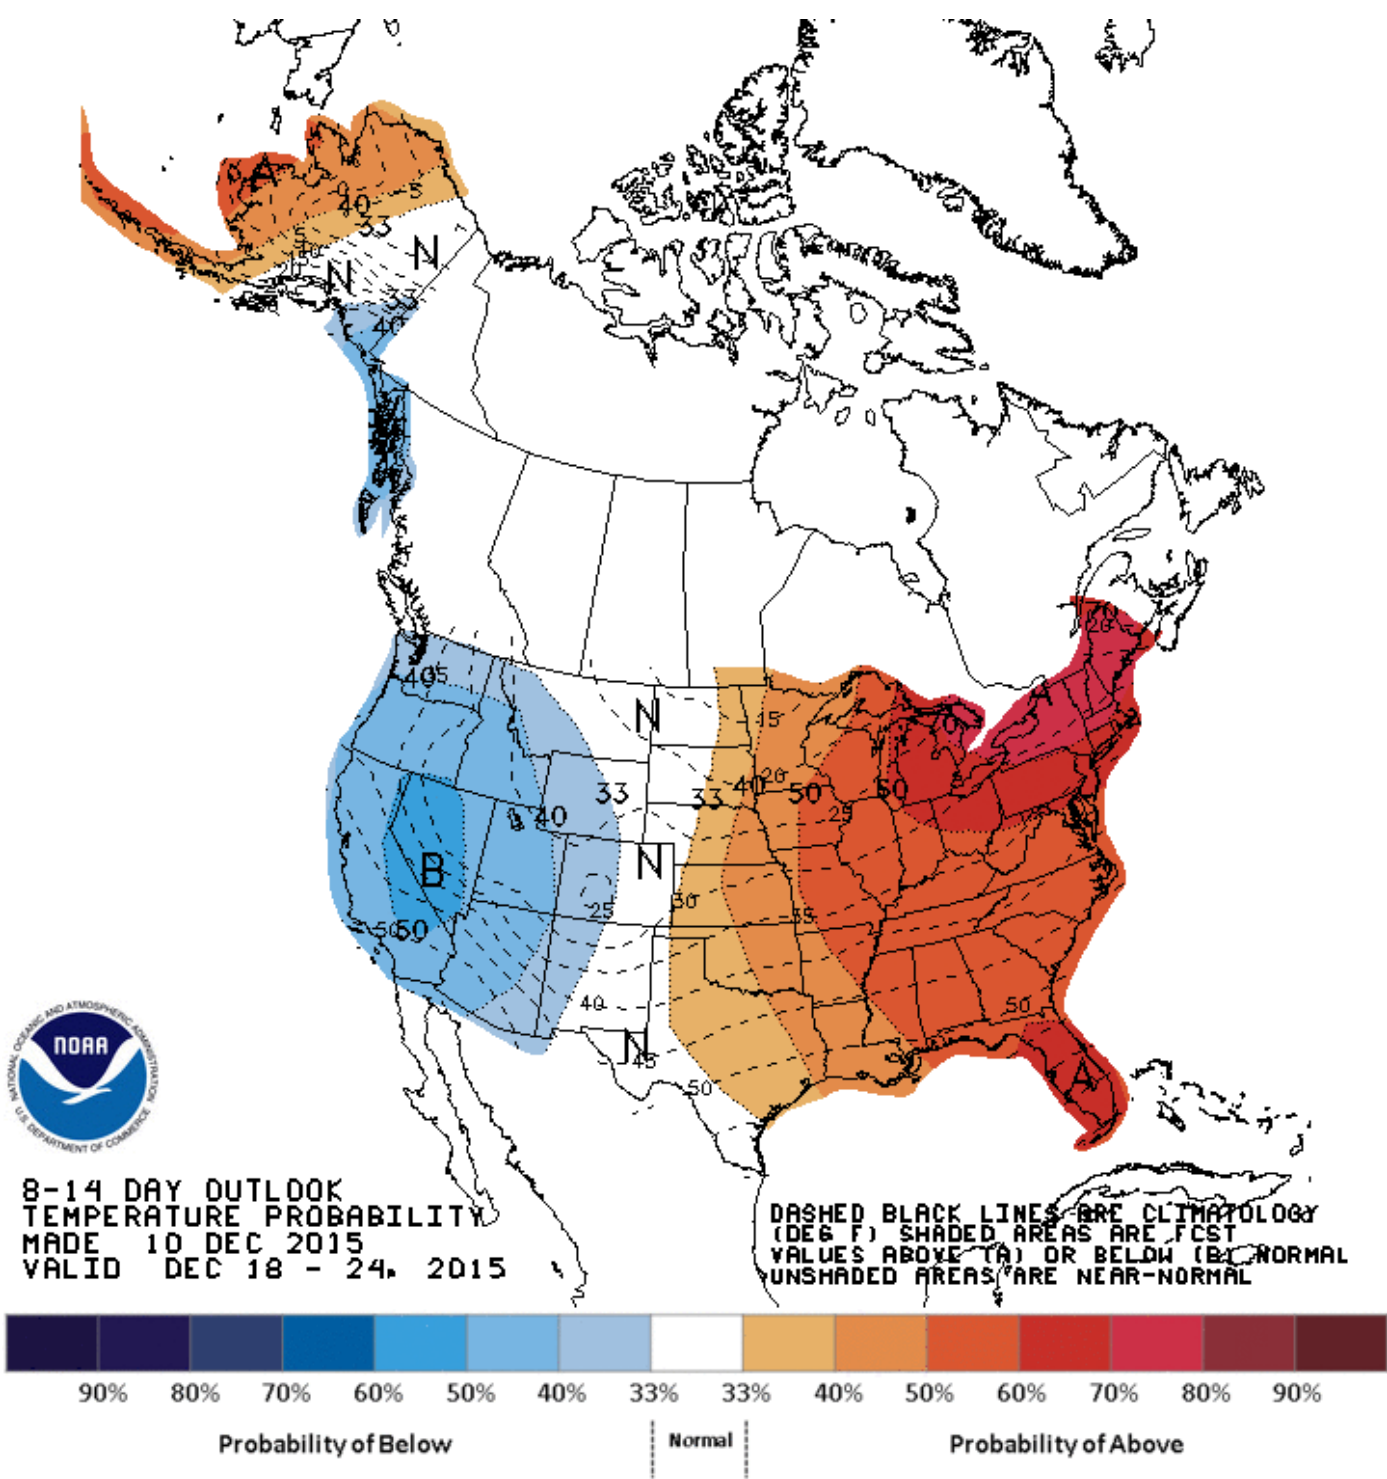

Even in midst of a strong El Niño, it can snow.

But the latest two-week outlooks from the National Weather Service — which run through Christmas Eve — suggest that snowfall before Christmas is growing increasingly unlikely.

The probability for precipitation will be slightly above normal.

CALL ANSWERING SERVICES

moneypenny.com/CallAnswering

Providing You With Support Exactly When You Need It. Take A Free Trial

But it is likely to all fall as rain as temperatures are expected to be significantly above average.

Right now, there is no snow on the ground across the vast majority of New England.

Modeled Snow Depth (Shallow-snow Legend) forecasted for 2015 December 11, 17:00 UTC

604 mi

Inches of depth

Not Estimated

Elevation in feet