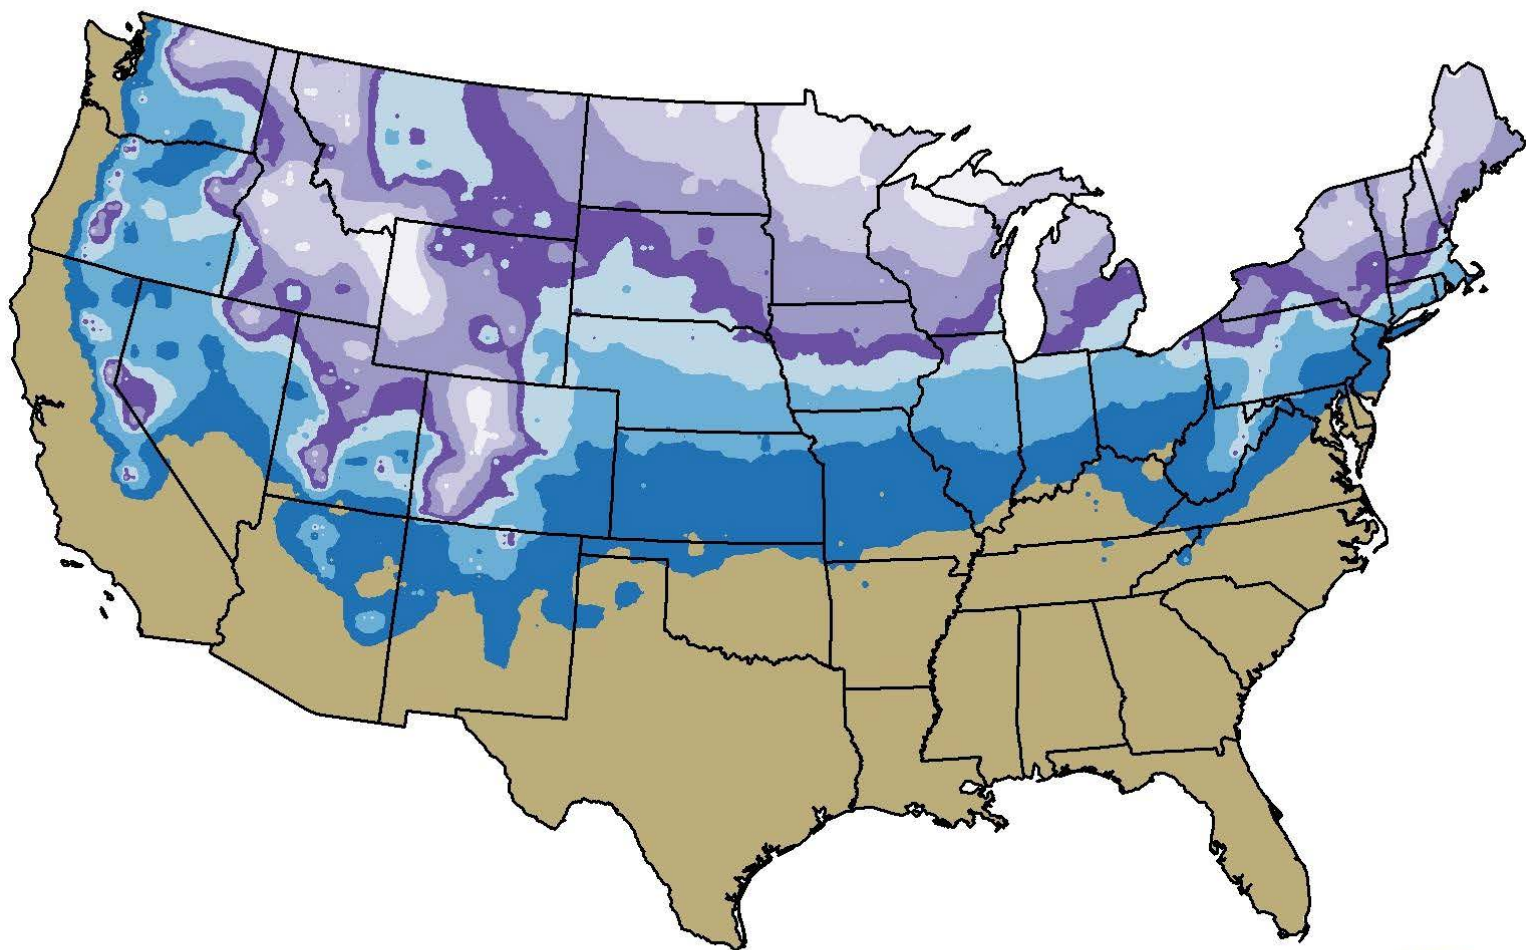

Probability of a White Christmas

Matt Rocheleau can be reached at matthew.rocheleau@globe.com. Follow him on Twitter [@mrochele](https://twitter.com/mrochele)

Get Today's Headlines from the Globe in your inbox:

[Privacy Policy](#)

SHOW 1 COMMENT

Top 10 Trending Articles

Most Viewed

Most Commented

Most Shared