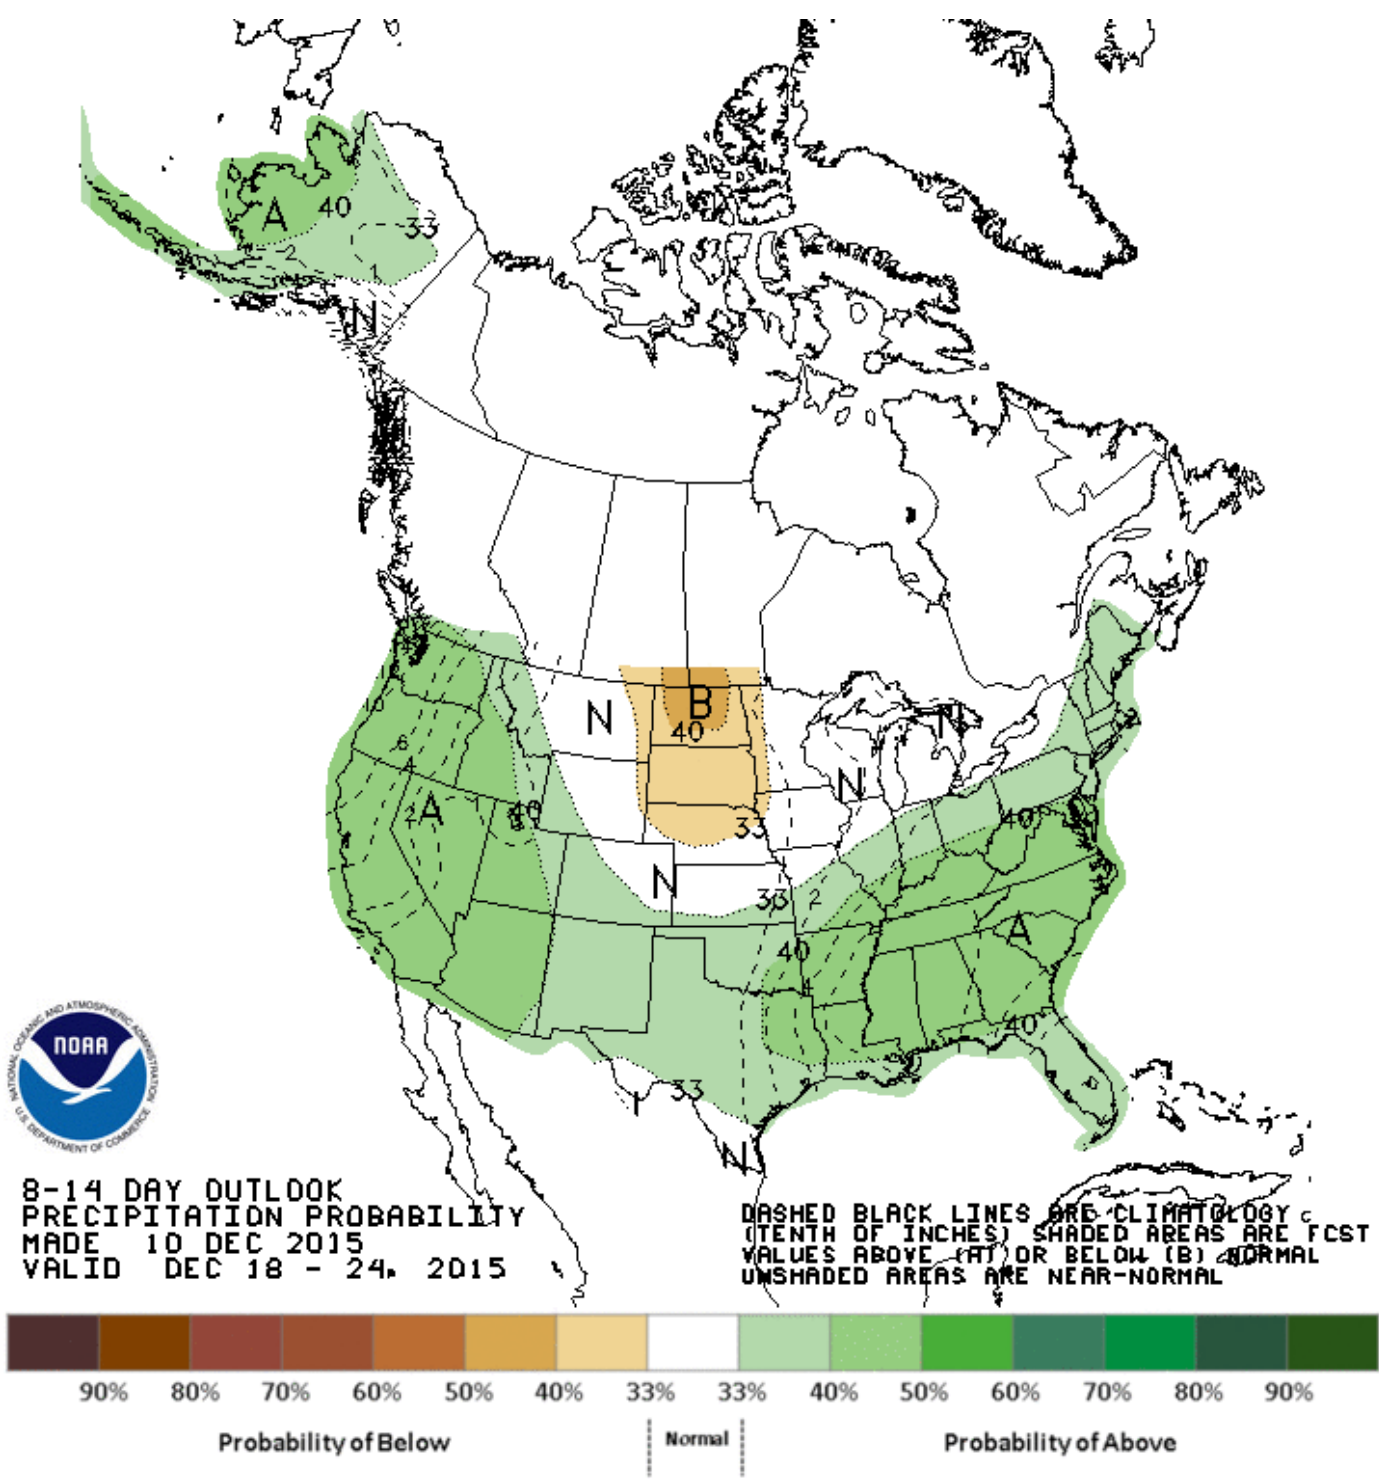

Even in midst of a strong El Niño, it can snow.

But the latest two-week outlooks from the National Weather Service — which run through Christmas Eve — suggest that snowfall before Christmas is growing increasingly unlikely.

The probability for precipitation will be slightly above normal.

CALL ANSWERING SERVICES

moneypenny.com/CallAnswering

Providing You With Support Exactly When You Need It. Take A Free Trial

But it is likely to all fall as rain as temperatures are expected to be significantly above average.

Right now, there is no snow on the ground across the vast majority of New England.

Modeled Snow Depth (Shallow-snow Legend) forecasted for 2015 December 11, 17:00 UTC

604 mi

Inches of depth

Not Estimated

Elevation in feet