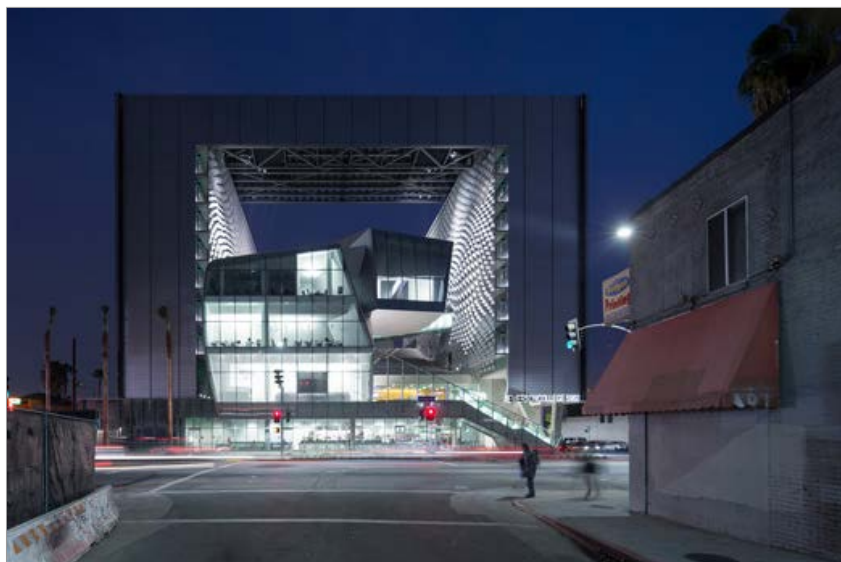

Pinterest

Share

Share

(Iwan Baan)

By Matt Rocheleau, Boston.com Staff

Larry David, Sofia Vergara, Maria Menounos and a host of other TV and movie celebrities will help Emerson College celebrate the grand opening of its new satellite campus in Hollywood.

The stars are scheduled to attend a [ticketed celebratory gala on March 8](#) to kick-off a week-long series of events marking the unveiling of Emerson Los Angeles, an \$85-million, 10-story, 100,000-plus square-foot building at 5960 West Sunset Boulevard featuring classrooms, offices, 217 dormitory beds and parking.